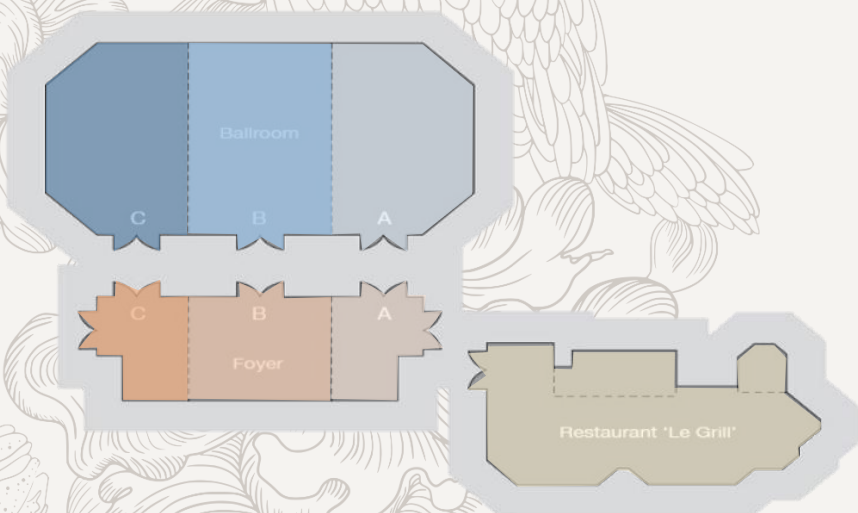

Floor Plans