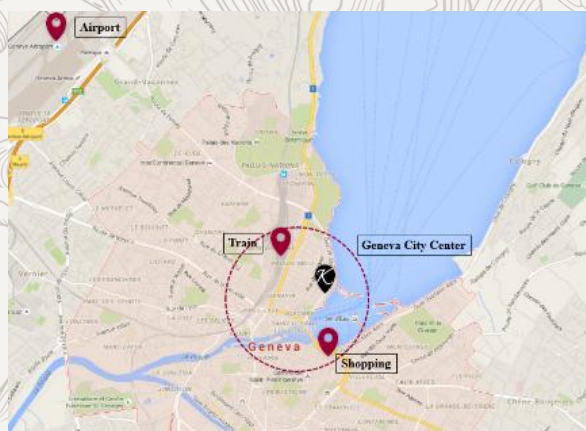

Grand Hotel
Kempinski

GENEVA

Factsheet

EXQUISITE EUROPEAN FLAIR

in Grand Hotel Kempinski Geneva

Enjoy a unique location right on Lake Geneva with breathtaking views of the Jet d'Eau, the Mont-Blanc, the French Alps and the close proximity of downtown Geneva.

Grand Hotel Kempinski

GENEVA

Location

Grand Hotel Kempinski Geneva is centrally located. Old Town, City Centre and Les Bains des Pâquis are just short walks away. Additionally, the United Nations, the Botanical Gardens and other attractions of interest are also in close proximity.