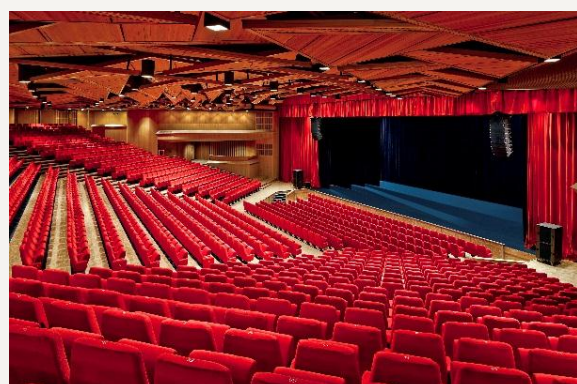

Théâtre du Léman

Le Théâtre du Léman is another perfect venue for your product launch, exhibition or general assembly. The theatre comfortably seats 1,300 delegates with high-tech functionality, translators and fully equipped break-out rooms.