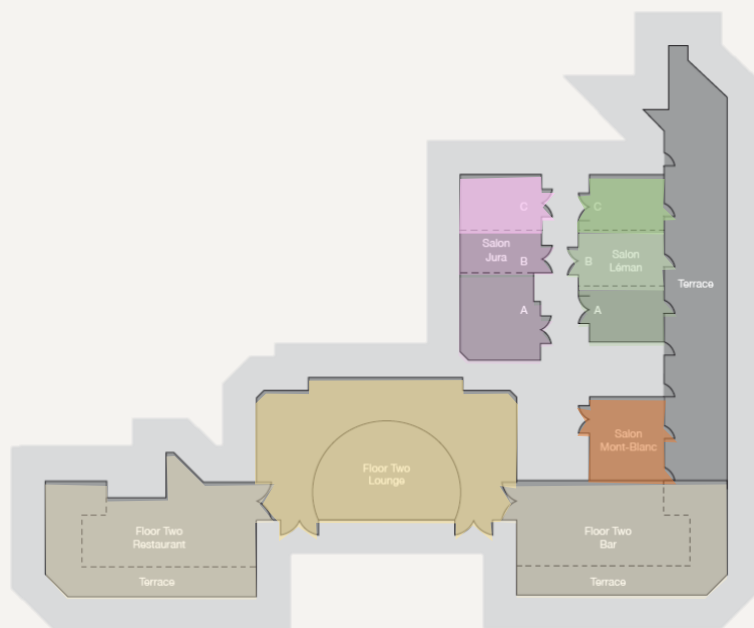

Banqueting

The Hotel features one of the city's largest conference infrastructures: small or large, intimate or strategic, personal or professional, all events have their place here.

13 versatile and elegant meeting rooms to answer your precise needs and to tailor to almost any kind of event from weddings, banquets, catering and kosher events to cocktail parties, corporate board meetings or full-scale international symposiums and conferences. Our meeting spaces are perfectly complemented by spectacular views of Lake Geneva.

Théâtre du Léman

Le Théâtre du Léman is another perfect venue for your product launch, exhibition or general assembly. The theatre comfortably seats 1,300 delegates with high-tech functionality, translators and fully equipped break-out rooms.

Floor Plans

Floor 1

Meeting Rooms	SQM	Classroom	Cabaret	Théâtre	U-shape	Banquet	Cocktail
Ballroom A	210	100	56	150	46	120	180
Ballroom B	215	120	70	170	50	150	200
Ballroom C	210	100	56	150	46	120	180
Ballroom ABC	630	300	220	450	-	450	800
Foyer A	67	24	21	40	18	40	50
Foyer B	118	50	42	80	30	70	100
Foyer C	67	24	21	40	18	40	50
Foyer ABC	250	60	56	80	-	150	200

Floor 2

Meeting Rooms	SQM	Classroom	Cabaret	Théâtre	U-shape	Banquet	Cocktail
Jura A	70	27	28	30	18	50	50
Jura B	30	12	7	20	-	-	15
Jura C	45	18	21	25	15	30	25
Jura ABC	145	60	54	70	30	80	100
Léman A	45	18	16	40	15	30	40
Léman B	38	-	-	-	-	12	20
Léman C	45	18	16	40	15	30	40
Léman ABC	128	50	40	65	25	90	120
Mont-Blanc	65	24	21	40	18	40	50